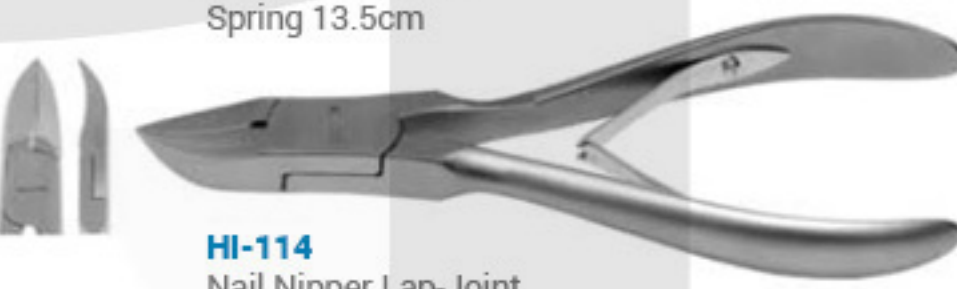

HI-113
Nail Nipper Barrel
Spring 13.5cm