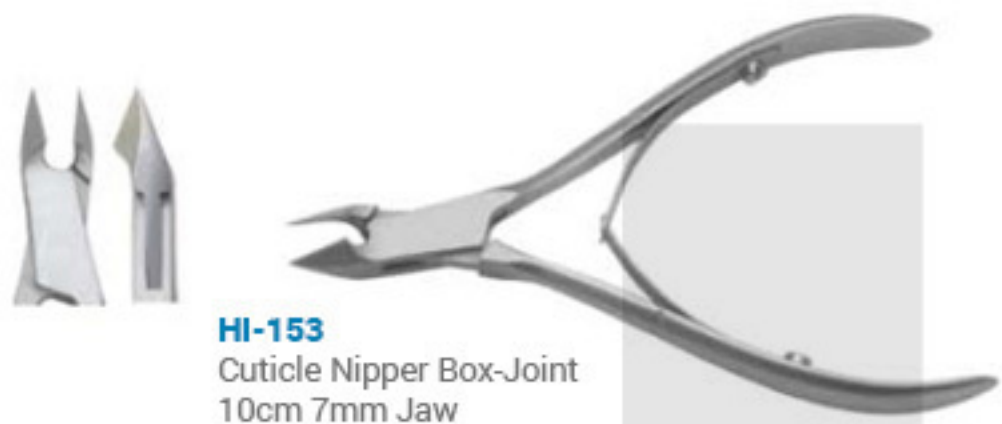

HI-135
Ingrown Nail Nipper
Slim Jaw 11.5cm

HI-136
Ingrown Nail Nipper
Fine Jaw 11.5cm

HI-137
Ingrown Nail Nipper
Curved 11.5cm

HI-138
Ingrown Nail Splitter
11.5cm

HI-139
Nail Splitter Straight
Jaw 14cm

HI-165