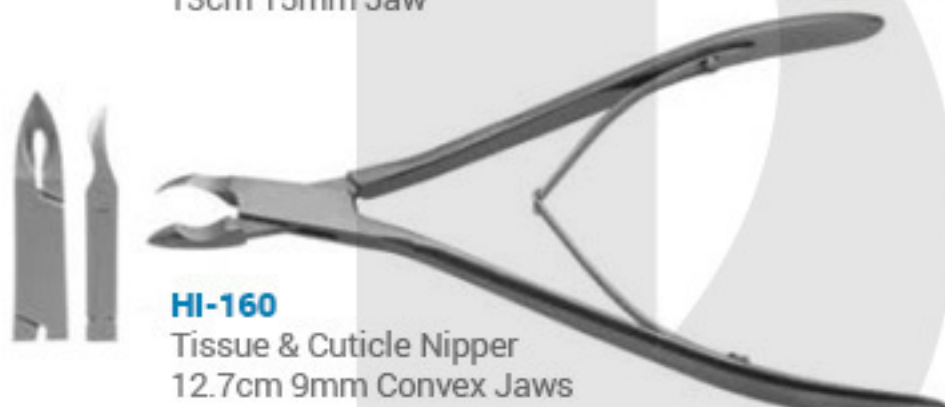

HI-135
Ingrown Nail Nipper
Slim Jaw 11.5cm

HI-136
Ingrown Nail Nipper
Fine Jaw 11.5cm

HI-137
Ingrown Nail Nipper
Curved 11.5cm

HI-138
Ingrown Nail Splitter
11.5cm

HI-139
Nail Splitter Straight
Jaw 14cm

HI-165